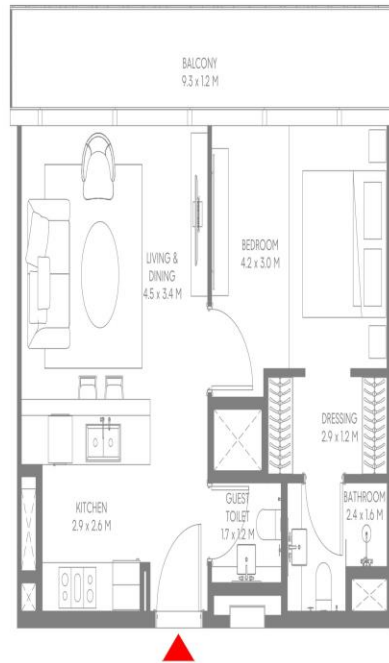

Unit Details:

S No.	Unit Particulars	Unit Details
1	Block / Building:	Inaura Hotels & Residences
2	Unit Number:	INAR-1606
3	Bedrooms:	1
4	Type:	1BR-A
5	Plot Area (Sq.ft):	
6	Saleable Area (Sq.ft):	705
7	Purchase Price (AED):	AED 3,610,000

INAURA HOTELS & RESIDENCES

Key Plan:

16th Floor Plan

INAR-1606 | 1 Bedroom

Suite Area: 53.90 Sqm (580 Sqft) | Balcony Area: 11.59 Sqm (125 Sqft) | Total Area: 65.49 Sqm (705 Sqft)

1-Measurements are indicative 'finish to finish' in Metric & Imperial excluding construction tolerance. 2-Plot/unit dimensions may vary from brochure, and unit types/plans may exist as mirrored versions. 3-All images used are for illustrative purposes only. 4-Unless stated otherwise, all fittings and interior decorative items shown are for illustrative purposes only and are not included. 5-The developer reserves the right to make alterations, at its absolute discretion, without any liability whatsoever up to the final 'as built' status.