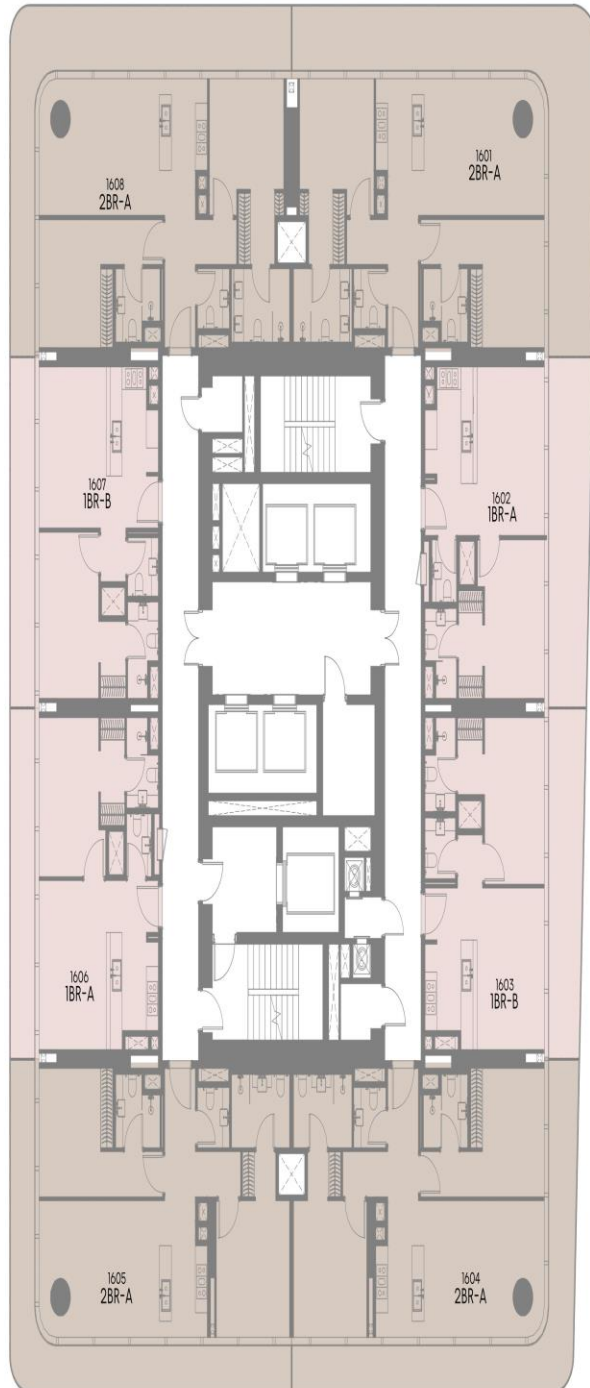

Unit Details:

S No.	Unit Particulars	Unit Details
1	Block / Building:	Inaura Hotels & Residences
2	Unit Number:	INAR-1606
3	Bedrooms:	1
4	Type:	1BR-A
5	Plot Area (Sq.ft):	
6	Saleable Area (Sq.ft):	705
7	Purchase Price (AED):	AED 3,610,000

INAURA HOTELS & RESIDENCES

Key Plan:

16th Floor Plan

INAR-1606 | 1 Bedroom

Suite Area: 53.90 Sqm (580 Sqft) | Balcony Area: 11.59 Sqm (125 Sqft) | Total Area: 65.49 Sqm (705 Sqft)

1-Measurements are indicative 'finish to finish' in Metric & Imperial excluding construction tolerance. 2-Plot/unit dimensions may vary from brochure, and unit types/plans may exist as mirrored versions. 3-All images used are for illustrative purposes only. 4-Unless stated otherwise, all fittings and interior decorative items shown are for illustrative purposes only and are not included. 5-The developer reserves the right to make alterations, at its absolute discretion, without any liability whatsoever up to the final 'as built' status.

INAURA HOTELS & RESIDENCES
16th Floor Plan Layout

- 1 BEDROOM
- 2 BEDROOMS
- 3 BEDROOMS
- 4 BEDROOMS
- 5 BEDROOMS
- 6 BEDROOMS